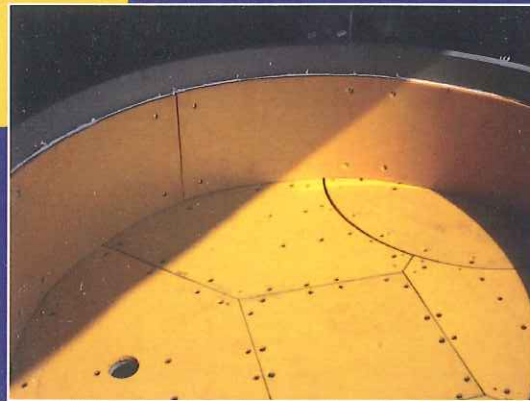

- Ease of clean-up (Save hundreds of hours per year!)
- Resists sticking and buildup problems inherent in steel liners
- Significantly outwears steel liners

Rhino Hyde® is a division of Tandem Products, Inc. Minneapolis, MN 55406
PH: 1-800-533-0509 info@tandemproducts.com